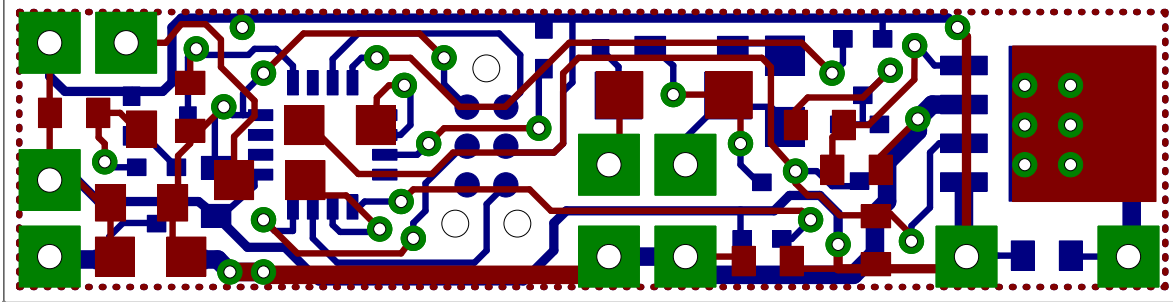

Slot Rechts
Slot Links

IR LED Kathode
IR LED Anode

10

38.5