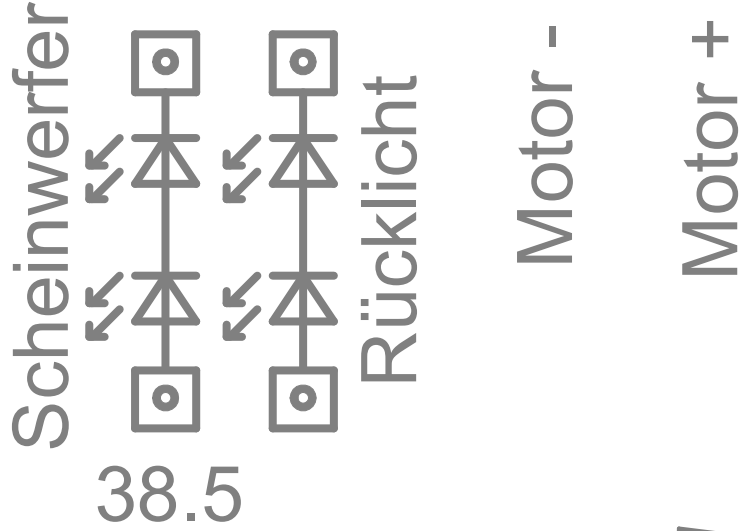

Slot Rechts
Slot Links

IR LED Kathode
IR LED Anode

10

38.5